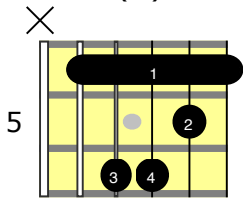

2. Pre-Chorus:

C#m (iii)