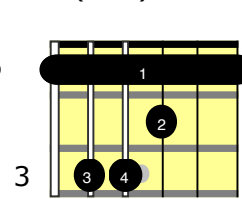

Akkorde "One more time, one more chance"

(Yamazaki Masayoshi, 1997)

1. Intro / Strophe:

2. Pre-Chorus:

F (m.i.)

3. Chorus / Refrain

4. C-Teil