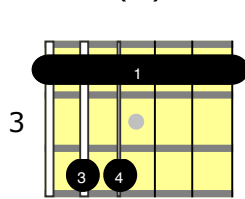

Akkorde "One more time, one more chance"

(Yamazaki Masayoshi, 1997)

1. Intro / Strophe:

2. Pre-Chorus:

F#m (vi)

3. Chorus / Refrain

4. C-Teil