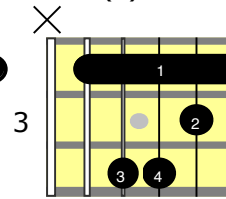

Akkorde "One more time, one more chance"

(Yamazaki Masayoshi, 1997)

1. Intro / Strophe:

2. Pre-Chorus:

3. Chorus / Refrain

Bm (ii)

4. C-Teil