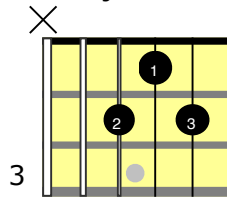

Akkorde "One more time, one more chance"

(Yamazaki Masayoshi, 1997)

1. Intro / Strophe:

2. Pre-Chorus:

3. Chorus / Refrain

Amaj7

4. C-Teil