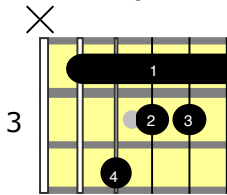

Akkorde "One more time, one more chance"

(Yamazaki Masayoshi, 1997)

1. Intro / Strophe:

2. Pre-Chorus:

3. Chorus / Refrain

Bm maj7

4. C-Teil