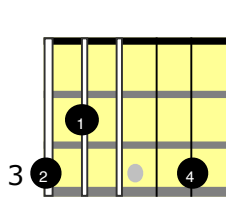

Akkorde "One more time, one more chance"

(Yamazaki Masayoshi, 1997)

1. Intro / Strophe:

2. Pre-Chorus:

3. Chorus / Refrain

G6

4. C-Teil