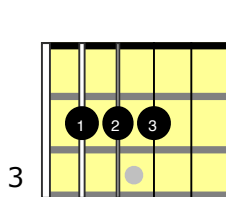

Akkorde "One more time, one more chance"

(Yamazaki Masayoshi, 1997)

1. Intro / Strophe:

2. Pre-Chorus:

3. Chorus / Refrain

4. C-Teil

Esus4