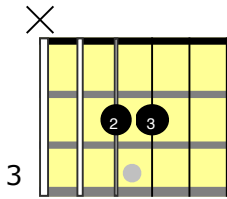

3. Chorus / Refrain

Asus2