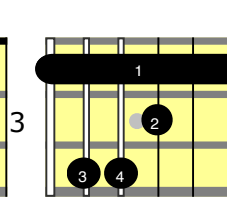

Akkorde "One more time, one more chance"

(Yamazaki Masayoshi, 1997)

1. Intro / Strophe:

2. Pre-Chorus:

3. Chorus / Refrain

F#

4. C-Teil