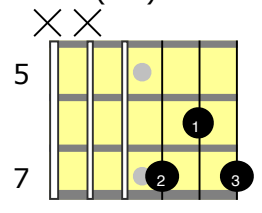

Akkorde "One more time, one more chance"

(Yamazaki Masayoshi, 1997)

1. Intro / Strophe:

A (add9)

A aug (add9)

Dmaj7

Dm(#9)

2. Pre-Chorus: