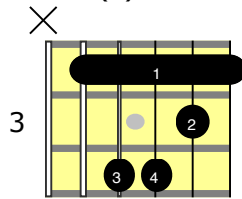

Akkorde "One more time, one more chance"

(Yamazaki Masayoshi, 1997)

1. Intro / Strophe:

2. Pre-Chorus:

Bm (ii)

3. Chorus / Refrain

4. C-Teil